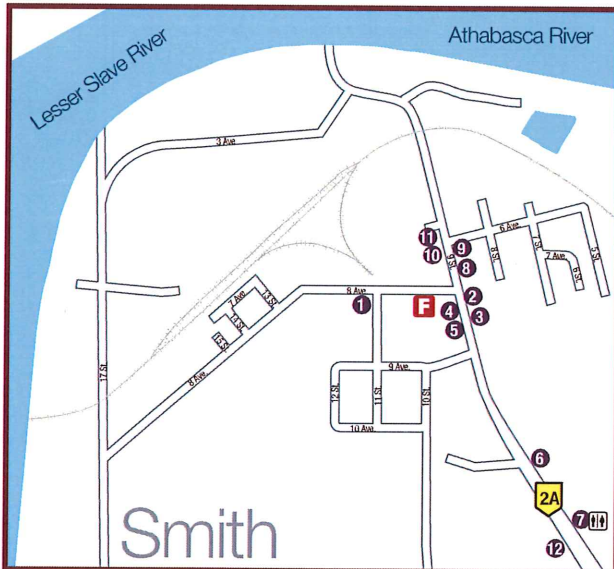

- Greyhound Package Express
- Franklin Parts
- Fountain Tire
- Calvin's Barber Shop
- Sawridge Café/Gas Station & Convenience Store

CORNERSTONE SHOPPING CENTRE

- A&W
- Dollar Giant
- Dominio's Pizza
- DQ Grill + Chill
- Easy Home
- EB Games
- Liquor Depot
- M&M Meatshop
- Mark's Work Warehouse
- Mosaic Gold & Diamonds
- Money Mart
- Pet Planet
- PetroCan
- Shoppers Drugmart
- Slave Lake Chrysler
- Sobey's
- The Source
- Staples
- Stitches
- Subway
- Wal-Mart
- Warehouse One
- Tim Hortons

REAL ESTATE.

- 51. Century 21.....
- 52. Re/Max Slave Lake Realty.....
- 53. Royal LePage Progressive Realty109-6 Ave SE

BANKING

- 54. ATB Financial.....301 Main St. S
- 55. Community Futures Lesser Slave Lake Region...100 Poplar Lane
- 56. Dominion Lending Centres 1st Financial Link...212 Main St. NW
- 57. RBC Royal Bank204 Main St. NW
- 58. Scotiabank28-100 Main St. SW
- 59. Servus Credit Union300 Main St. N

ACCOMMODATION

- 60. Big Lakes Inn112-12 Ave SW
- 61. Highway Motor Inn600-14 Ave SW
- 62. Holiday Inn Express.....1551 Main St. SE
- 63. Lakeview Inn & Suites1556 Holmes Tr. SE
- 64. Slave Lake Inn & Conference Centre1200 Main St. SW
- 65. Super 8 Slave Lake.....101-14 Ave SW
- 66. Travelodge Slave Lake.....801 Main St. SE

DOWNTOWN

- 67. Alimo's Pizzeria
- 68. Appara Shoes
- 69. ATB
- 70. The Brick
- 71. Canada Post Office
- 72. Carlos Pizza and Steakhouse
- 73. Century 21 Realty
- 74. Crossfit
- 75. FIX. Coffee Bar & Bakery
- 76. The Flipside
- 77. Dom's Gastro Pub
- 78. Grateful Heart
- 79. Ken's Stirfry
- 80. Random Thoughtz Clothing
- 81. RBC
- 82. Re/Max Realty
- 83. Rexall Drug Store
- 84. Rex Theatre
- 85. Ta's Asian Grill
- 86. Toniroz Restaurant and Grill
- 87. Servus Credit Union