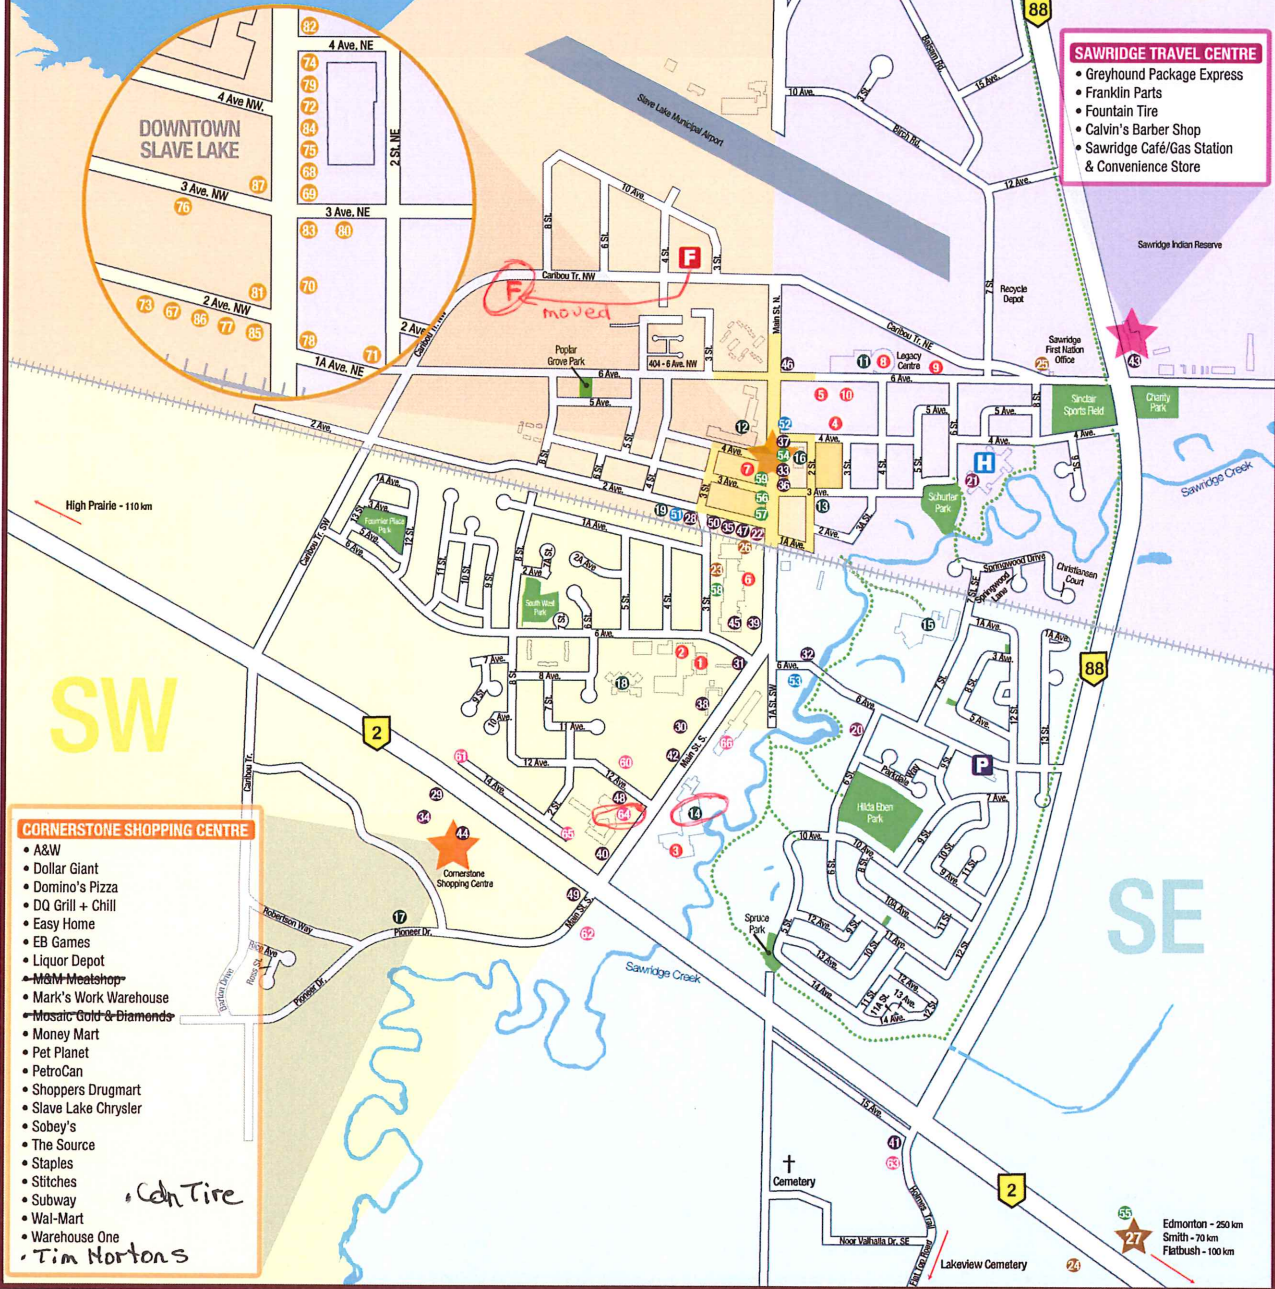

REAL ESTATE.

51. Century 21.....
52. Re/Max Slave Lake Realty.....
53. Royal LePage Progressive Realty .....109-6 Ave SE

BANKING

54. ATB Financial.....301 Main St. S
55. Community Futures Lesser Slave Lake Region...100 Poplar Lane
56. Dominion Lending Centres 1st Financial Link...212 Main St. NW
57. RBC Royal Bank .....204 Main St. NW
58. Scotiabank .....28-100 Main St. SW
59. Servus Credit Union .....300 Main St. N

ACCOMMODATION

60. Big Lakes Inn .....112-12 Ave SW
61. Highway Motor Inn .....600-14 Ave SW
62. Holiday Inn Express.....1551 Main St. SE
63. Lakeview Inn & Suites .....1556 Holmes Tr. SE
64. Slave Lake Inn & Conference Centre .....1200 Main St. SW
65. Super 8 Slave Lake.....101-14 Ave SW
66. Travelodge Slave Lake.....801 Main St. SE

DOWNTOWN

67. Alimo's Pizzeria
68. Appara Shoes
69. ATB
70. The Brick
71. Canada Post Office
72. Carlos Pizza and Steakhouse
73. Century 21 Realty
74. Crossfit
75. FIX. Coffee Bar & Bakery
76. The Flipside
77. Dom's Gastro Pub
78. Grateful Heart
79. Ken's Stirfry
80. Random Thoughtz Clothing
81. RBC
82. Re/Max Realty
83. Rexall Drug Store
84. Rex Theatre
85. Ta's Asian Grill
86. Toniroz Restaurant and Grill
87. Servus Credit Union