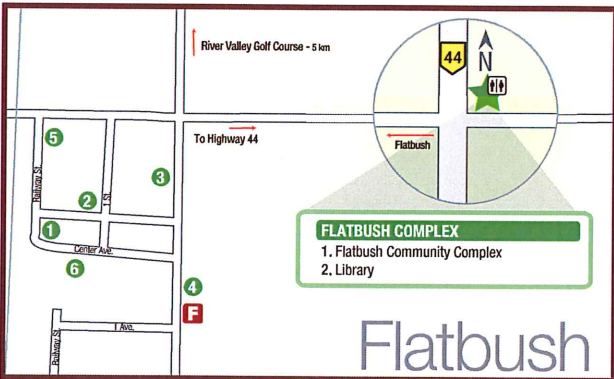

REAL ESTATE.

- 51. Century 21.....
- 52. Re/Max Slave Lake Realty.....
- 53. Royal LePage Progressive Realty109-6 Ave SE

BANKING

- 54. ATB Financial.....301 Main St. S
- 55. Community Futures Lesser Slave Lake Region...100 Poplar Lane
- 56. Dominion Lending Centres 1st Financial Link...212 Main St. NW
- 57. RBC Royal Bank204 Main St. NW
- 58. Scotiabank28-100 Main St. SW
- 59. Servus Credit Union300 Main St. N

ACCOMMODATION

- 60. Big Lakes Inn112-12 Ave SW
- 61. Highway Motor Inn600-14 Ave SW
- 62. Holiday Inn Express.....1551 Main St. SE
- 63. Lakeview Inn & Suites1556 Holmes Tr. SE
- 64. Slave Lake Inn & Conference Centre1200 Main St. SW
- 65. Super 8 Slave Lake.....101-14 Ave SW
- 66. Travelodge Slave Lake.....801 Main St. SE

DOWNTOWN

- 67. Alimo's Pizzeria
- 68. Appara Shoes
- 69. ATB
- 70. The Brick
- 71. Canada Post Office
- 72. Carlos Pizza and Steakhouse
- 73. Century 21 Realty
- 74. Crossfit
- 75. FIX. Coffee Bar & Bakery
- 76. The Flipside
- 77. Dom's Gastro Pub
- 78. Grateful Heart
- 79. Ken's Stirfry
- 80. Random Thoughtz Clothing
- 81. RBC
- 82. Re/Max Realty
- 83. Rexall Drug Store
- 84. Rex Theatre
- 85. Ta's Asian Grill
- 86. Toniroz Restaurant and Grill
- 87. Servus Credit Union